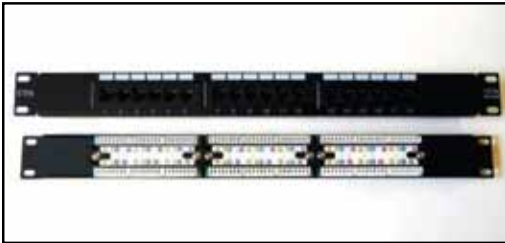

SECTION 2 - Modular Products e-mod

E&J

Services Limited

E&J own brand products for data, voice and media applications.

e-mod PATCH PANELS

- 12 port mini patch panel, Cat5E, 1u high, 245mm wide
 - 18 port, Cat5E, 1u high
 - 24 port, Cat5E, 1u high
 - 48 port, Cat5E, 2u high
 - 24 port, Cat6, 1u high
 - 48 port Cat6, 2u high
 - 25 port Voice Panel, 1u high
 - 50 port Voice Panel, 1u high
- (all panels come individually boxed with tie wraps, cage nuts and have Krone style connector blocks)

Order Ref

- D 010
- D 011
- D 012
- D 013
- D 014
- D 015
- D 017
- D 018

CABLE MANAGEMENT

HINGED WALL BRACKETS

- 2u high 600mm x 300mm, black
- 3u high 600mm x 300mm, black
- 4u high 600mm x 300mm, black
- 6u high 600mm x 300mm, black

Order Ref

- E 080
- E 081
- E 082
- E 083

CABLE TIDY

- 1u Brush strip panel, black
- 1u, 5 ring cable tidy panel, black

Order Ref

- E 0661
- E 065

SOHO SYSTEM

- Mini cabinet, 8u x 300mm x 210mm
- Cat 5e Patch panel, 245mm, 12 port
- Shelf, 2u x 245mm x 145mm
- Blank panel, 2u
- Module Mounting Plate (8 modules)